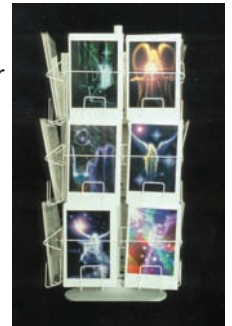

Magnet
Counter