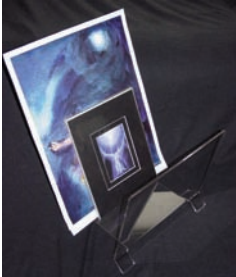

Print Lucite Floor Bin ~ # 906PrintBinLuc (rack available separately)

18 1/2 in. high back x 14 in. high front x 7 in. inside depth

Print
Lucite
Bin

Frame-able Card Wire Floor Display ~ #906RackFICrd Rack Deal Option (can buy all items separately)

Fits up to 5 1/2 x 8 1/2 cards ~ 11 in. wide x 11 in. deep x 64 in. high + header

Frame-able Card Wire Counter Display ~ #906RackCntrCr Rack Deal Option (can buy all items separately)

Fits up to 5 1/2 x 8 1/2 cards ~ 15 in. wide x 15 in. deep x 33 in. high + header

Bookmark and Key Chain Wire Counter Display ~ #906Bk2Tr Rack Deal Option (can buy all items separately)

9 in. wide x 9 in. deep x 15 in. high + header

Magnet Display ~ #906RackMagnet Rack Deal Option (can buy all items separately)

Four, 9 1/2 in. square panels x 14 1/4 in. tall
Storage built in display ~ On lazy Susan base